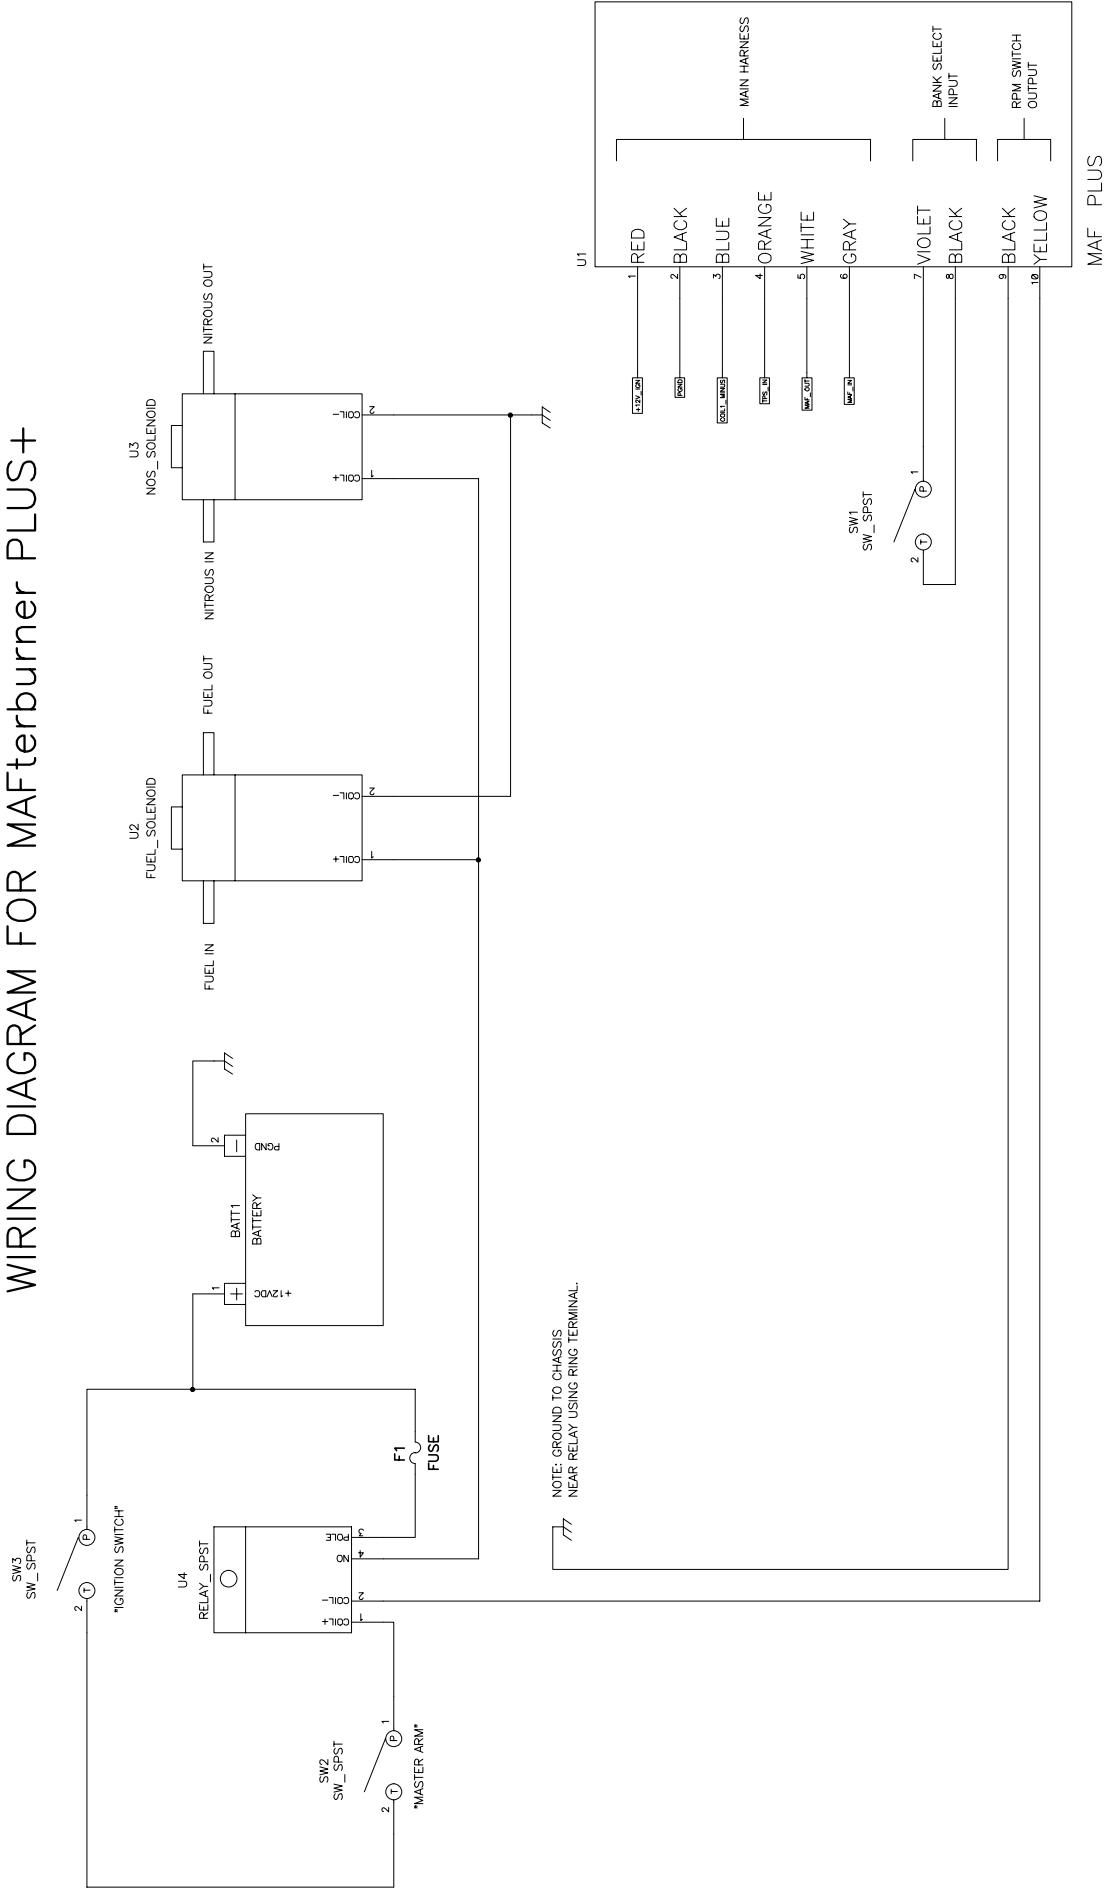

WIRING DIAGRAM FOR MAFTERburner PLUS+

ZONE-5 PERFORMANCE PRODUCTS
 Title MAFTERburner PLUS WIRING DIAGRAM

Size	Number	Rev
C		A
Date	Drawn by	
04/10/02		
Filename	Sheet	
MAF_PLT.SCH	1 of 1	