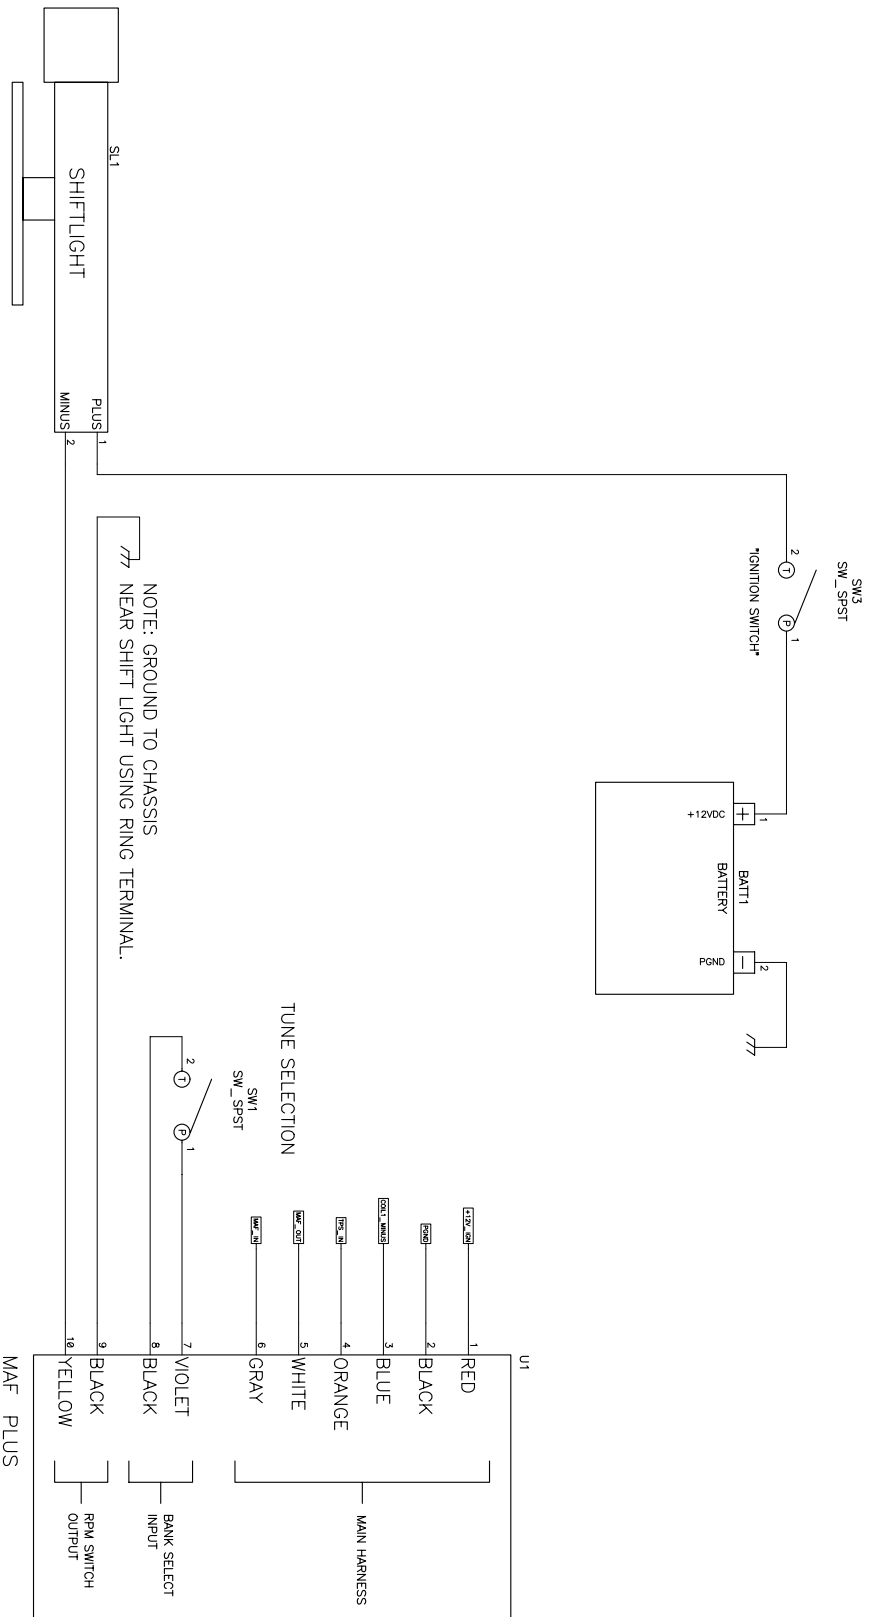

SHIFT LIGHT WIRING DIAGRAM FOR MAFterburner PLUS(STAGE2)

**** NOTE: THE OUTPUT SWITCH PULLS TO GROUND WHEN ACTIVE**

Title		ZONE-5 PERFORMANCE PRODUCTS	
MB STAGE2 SHIFTLIGHT WIRING DIA.			
Size	Number	Date	Drawn by
C		12/06/02	MAF_Plus_SL_Wirngsch
Filename		Sheet	
MAF_Plus_SL_Wirngsch		1 of 1	
Rev		A	